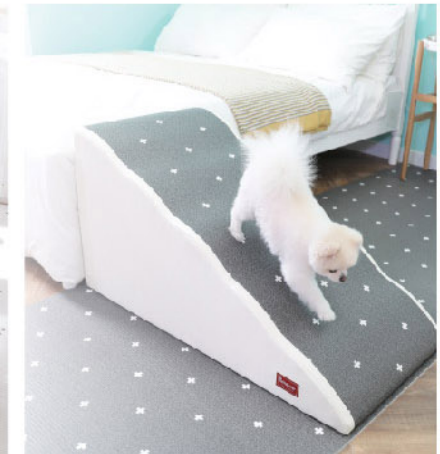

I Cloud Step 35/50

Special surface treatment

Antibacterial/anti-odor treatment

Convenient management by waterproofing

MAT SIZE.

- 39.3 x 39.3 x 0.21 in / 100 x 100 x 0.55 cm (±3%)
- 78.7 x 39.3 x 0.21 in / 200 x 100 x 0.55 cm (±3%)
- 118 x 39.3 x 0.21 in / 300 x 100 x 0.55 cm (±3%)
- 196.8 x 39.3 x 0.21 in / 500 x 100 x 0.55 cm (±3%)
- 393.7 x 39.3 x 0.21 in / 1000 x 100 x 0.55 cm (±3%)

STEP SIZE.

- 13.7 x 27.1 x 13.7 in / 35 x 69 x 35 cm (±3%)
- 19.2 x 98.5 x 19.6 in / 49 x 98 x 50 cm (±3%)

· Materials : PURE PVC / PE foam