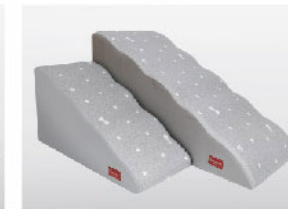

## I Cloud Step 35/50

Flower pet

Shake it

Shy plus

Kong kong

Special surface treatment

Antibacterial/anti-odor treatment

Convenient management by waterproofing