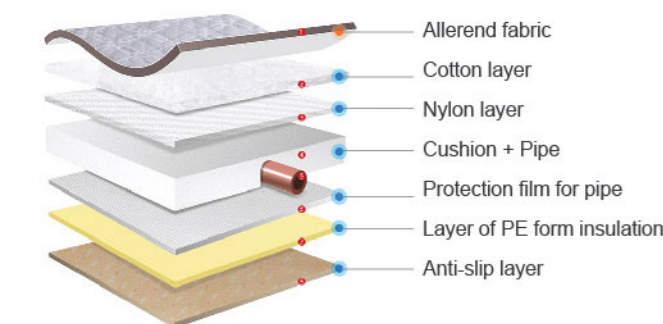

# WARM WATER MAT

IoT Smart Home Warm Water Mat

Elisa

Heritage Beige

Heritage Gray

■ The safer and the esier use by structure of 8 layers