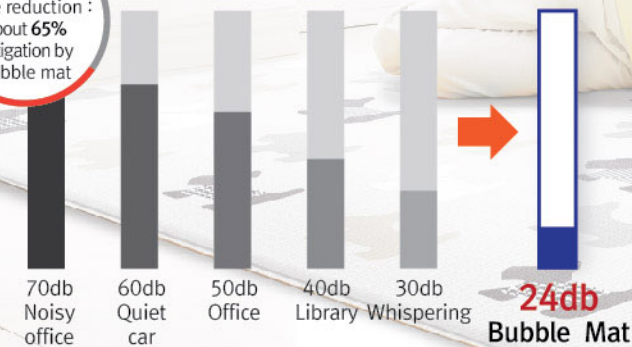

# Child Safety Accident at home

1. Ratio of child Safety Accident Occurrence at home past three years : 65.6%  
 \* 44,545 cases / Total : 67,951 cases

2. Rate of increase

\* Head injury is one of the most common injury in children of all ages  
 \* Falling accident is the main cause of head injury

## Anti-noise TEST

Effect of inter-floor noise reduction : About 65% mitigation by Bubble mat

Effect of inter-floor noise reduction : About 60% mitigation by Luxe mat

Effect of inter-floor noise reduction : About 58% mitigation by Soft mat