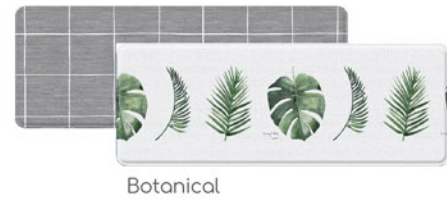

MULTI MAT

Each face of the mat has a design distinct from the other face that may help you decorate the interior in various way according to your taste and the change of season.