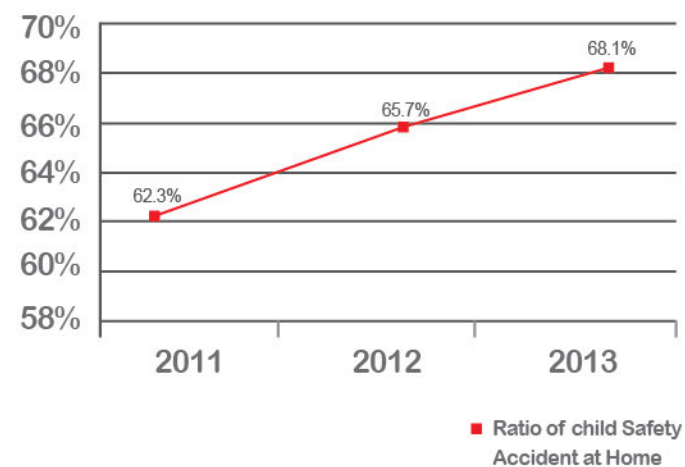

## Available Characters

# Child Safety Accident at home

1. Ratio of child Safety Accident Occurrence at home past three years : 65.6%  
 \* 44,545 cases / Total : 67,951 cases

2. Rate of increase

\* Head injury is one of the most common injury in children of all ages  
 \* Falling accident is the main cause of head injury