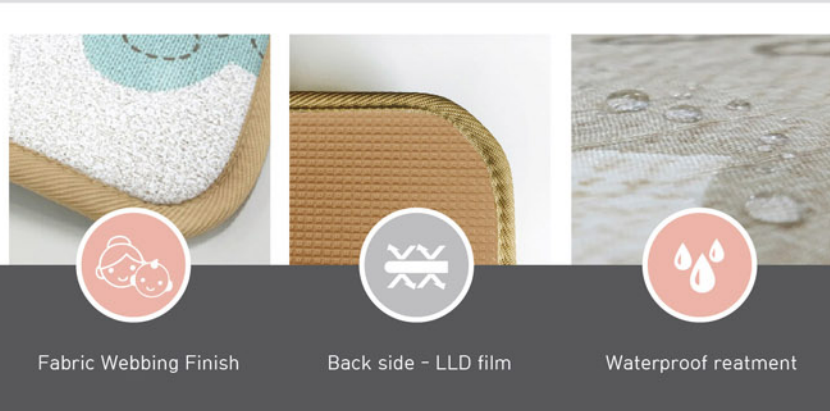

Fabric Webbing Finish

Back side - LLD film

Waterproof treatment

MAT SIZE.

- 59 x 78 x 0.39 in / 150 x 200 x 1.0 cm (±3%)
- 70 x 78 x 0.39 in / 180 x 200 x 1.0 cm (±3%)
- 59 x 78 x 0.66 in / 150 x 200 x 1.7 cm (±3%)
- 70 x 78 x 0.66 in / 180 x 200 x 1.7 cm (±3%)

· Materials : Silky Fabric / PE