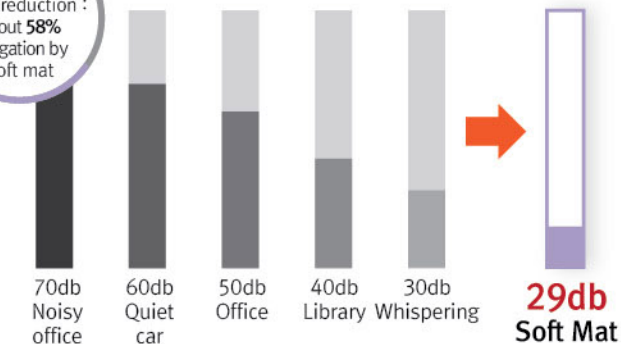

# Child Safety Accident at home

1. Ratio of child Safety Accident Occurrence at home past three years : 65.6%  
 \* 44,545 cases / Total : 67,951 cases

2. Rate of increase

\* Head injury is one of the most common injury in children of all ages  
 \* Falling accident is the main cause of head injury

## Anti-noise TEST

Effect of inter-floor noise reduction : About 65% mitigation by Bubble mat

Effect of inter-floor noise reduction : About 60% mitigation by Luxe mat

Effect of inter-floor noise reduction : About 58% mitigation by Soft mat