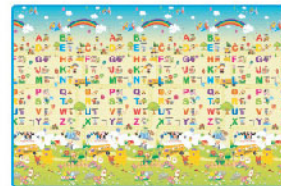

# WELLBEING PLAY MAT

Manufactured PE into 4 layers for high elasticity cushions. Block cold air, humidity and provide insulation effects.

Fisher price 123

Hello Bear Play Study

Yellow Bear Theme Park

Yellow Bear ABC