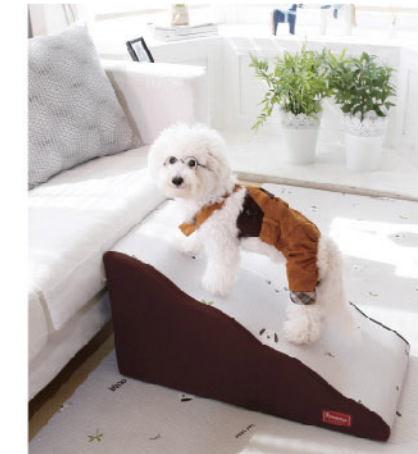

I Cloud Step 35/50

Special surface treatment

Antibacterial/anti-odor treatment

Convenient management by waterproofing

MAT SIZE.

- 39.3 x 39.3 x 0.21 in / 100 x 100 x 0.55 cm (±3%)
- 78.7 x 39.3 x 0.21 in / 200 x 100 x 0.55 cm (±3%)
- 118 x 39.3 x 0.21 in / 300 x 100 x 0.55 cm (±3%)
- 196.8 x 39.3 x 0.21 in / 500 x 100 x 0.55 cm (±3%)
- 393.7 x 39.3 x 0.21 in / 1000 x 100 x 0.55 cm (±3%)

STEP SIZE.

- 13.7 x 27.1 x 13.7 in / 35 x 69 x 35 cm (±3%)
- 19.2 x 98.5 x 19.6 in / 49 x 98 x 50 cm (±3%)

· Materials : PURE PVC / PE foam