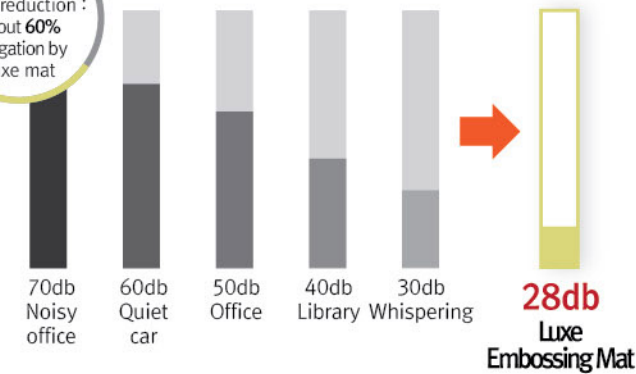

## Available Characters

# Child Safety Accident at home

1. Ratio of child Safety Accident Occurrence at home past three years : 65.6%  
 \* 44,545 cases / Total : 67,951 cases

2. Rate of increase

\* Head injury is one of the most common injury in children of all ages  
 \* Falling accident is the main cause of head injury

## Anti-noise TEST

Effect of inter-floor noise reduction : About 65% mitigation by Bubble mat

Effect of inter-floor noise reduction : About 60% mitigation by Luxe mat

Effect of inter-floor noise reduction : About 58% mitigation by Soft mat